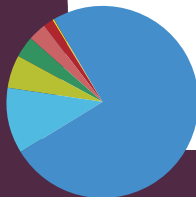

Students Proficient and Above

**69%**

Higher Education Enrollment

### Students by Race/Ethnicity

- White: 74.1%
- American Indian / Alaska Native: 11.1%
- Hispanic: 5.9%
- Two or more: 3.9%
- Black: 3.1%
- Asian: 1.8%
- Native Hawaiian / Pacific Islander: 0.1%

**84%**